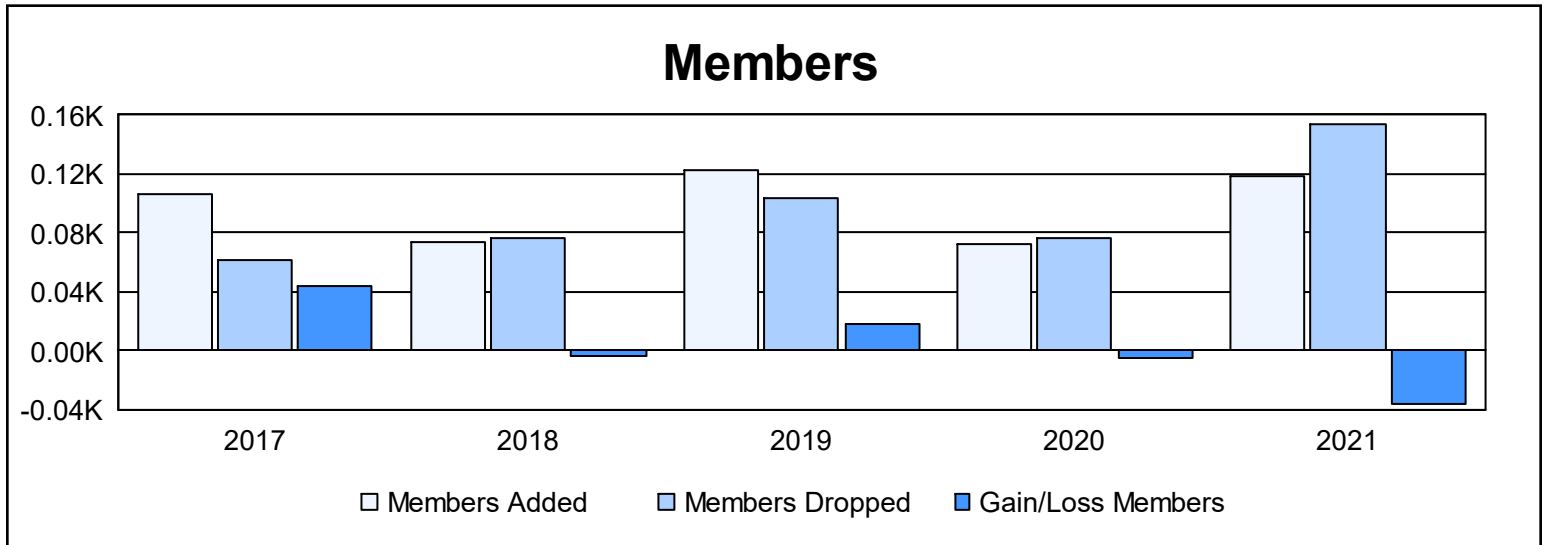

Year	New Clubs	Dropped Clubs	Gain/ Loss Clubs	New Members	Charter Members	Reinstate Members	Transfer Members	Total Member Added	Total Members Dropped	Gain/ Loss Members
2016-2017	0	0	0	98	1	2	5	106	62	44
2017-2018	1	0	1	48	26	0	0	74	77	-3
2018-2019	1	0	1	90	26	2	4	122	104	18
2019-2020	0	0	0	70	1	0	1	72	77	-5
2020-2021	0	0	0	30	10	78	0	118	154	-36
Average	0	0	0	67	13	16	2	98	95	4

Membership Composition June 2021 Cumulative

Gender Composition June 2021 Cumulative